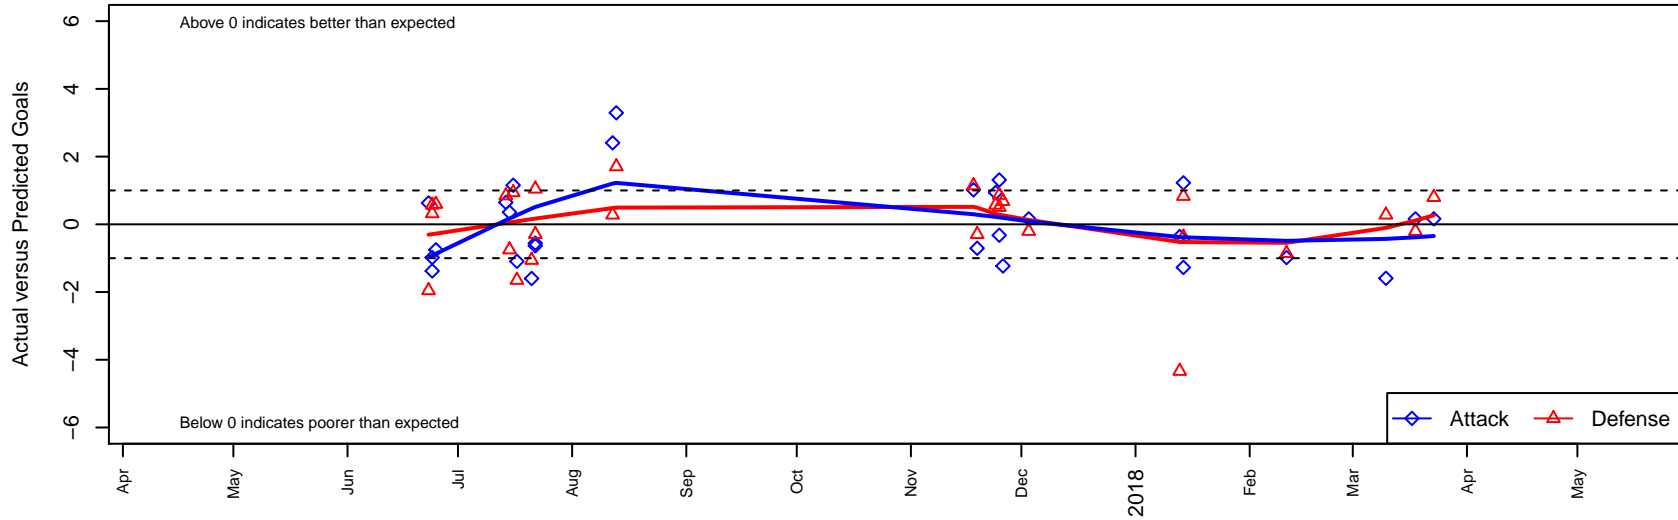

FPSC Fury Black G99

Franklin Pierce SC
 Tacoma, WA
 G99 total strength=1537
 attack=12.28 defense=13.48
 fall league = PSPL WSPL 1 U19

alt names used:
 FPSC Fury G99 Black
 FPSC Fury G99 Black
 FPSC Fury G99 Black
 FPSC Fury G99 Black
 FPSC FURY G99 BLACK
 FPSC FURY G99 BLACK (WA)
 FPSC FURY G99 BLACK

Venues played:
 2017 Clash At the Border Gold/Silver
 2017 Nike Crossfire Challenge Silver Group U1
 2017 Sounders FC Cup GU18-19
 2017 PSPL WSPL 1 U19
 2017 AstroTurf Showcase GU18-19 A & B
 2017 PacNW Winter Classic 1999-2000 Show
 2017 WA Cup Gold Division

FPSC Fury Black G99
 Dots are actual minus expected GF (blue circles) and GA (red triangles).
 Blue line is smoothed change in attack strength. Red is smoothed change in defense strength.

**attack and defense variance (black dot)
relative to other teams
and top 10 in region**