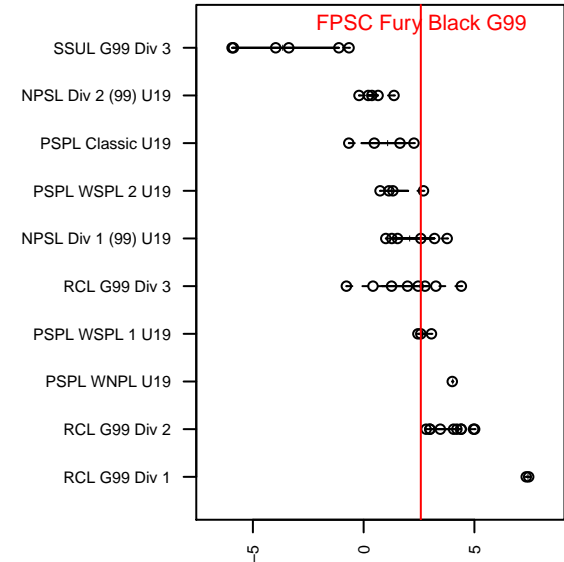

**attack and defense rating
relative to others at age
and all opponents in last 13 months**