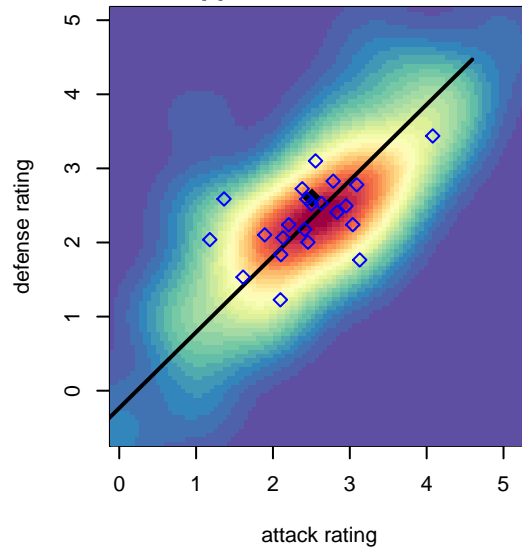

**attack and defense rating
relative to others at age
and all opponents in last 13 months**