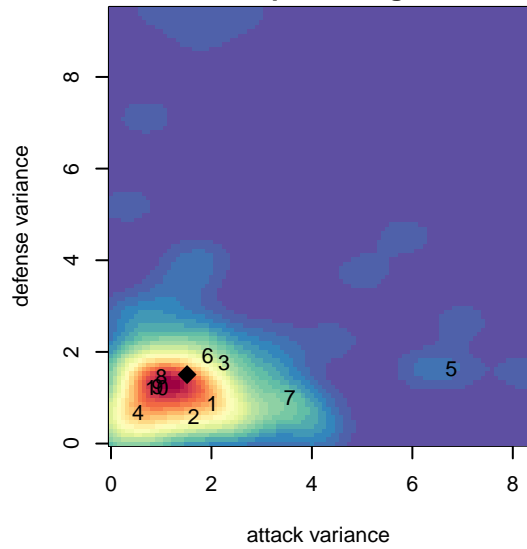

FPSC Fury Black G99

Franklin Pierce SC
 Tacoma, WA
 G99 total strength=1537
 attack=12.28 defense=13.48
 fall league = PSPL WSPL 1 U19

alt names used:
 FPSC Fury G99 Black
 FPSC Fury G99 Black
 FPSC Fury G99 Black
 FPSC Fury G99 Black
 FPSC FURY G99 BLACK
 FPSC FURY G99 BLACK (WA)
 FPSC FURY G99 BLACK

FPSC Fury Black G99
 Dots are actual minus expected GF (blue circles) and GA (red triangles).
 Blue line is smoothed change in attack strength. Red is smoothed change in defense strength.

**attack and defense variance (black dot)
relative to other teams
and top 10 in region**